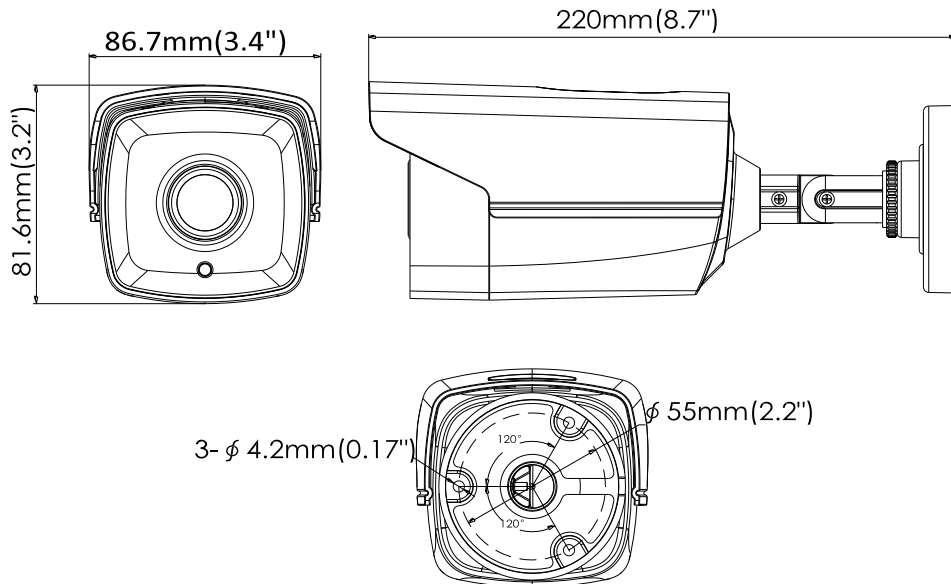

## Specifications

<b>Camera</b>	
Image Sensor	2MP CMOS Image Sensor
Signal System	PAL/NTSC
Effective Pixels	1930(H)*1088(V)
Min. illumination	0.01 Lux @ (F1.2,AGC ON),0 Lux with IR
Shutter Time	1/25(1/30)s to 1/50,000s
Lens	3.6mm, 6mm optional
	Angle of View: 91.3°(3.6mm), 59.9°(6mm)
Lens Mount	M12
Day & Night	ICR
Angle Adjustment	Pan: 0 - 360°, Tilt: 0 - 180°, Rotation: 0 - 360°
Synchronization	Internal synchronization
Video Frame Rate	1080p@25fps/1080p@30fps
HD Video Output	1 Analog HD output
S/N Ratio	>62dB
<b>Menu</b>	
Camera ID	On/off (0-255)
AGC	Support
D/N Mode	Color/BW/Auto/EXT
White Balance	Auto/User/Push/8000K/6000K/4200K/3000K
Privacy Mask	On/Off, maximum 2 zones
Motion Detection	On/Off, maximum 4 zones
BLC	Support
Anti-flicker	On/Off
Language	English/Chinese
Functions	Digital noise reduction, Mirror
<b>General</b>	
Operating Conditions	-40 °C – 60 °C (-40 °F – 140 °F), Humidity 90% or less (non-condensing)
Power Supply	12 VDC ± 15%
Power Consumption	Max. 4W
Protection Level	IP66
IR Range	Up to 20m
Communication	Up the coax, Protocol: HIKVISION-C(TVI output)
Dimensions	86.22×82.05×220.13mm(3.39"×3.23"×8.67")
Weight	700 g

## Dimensions